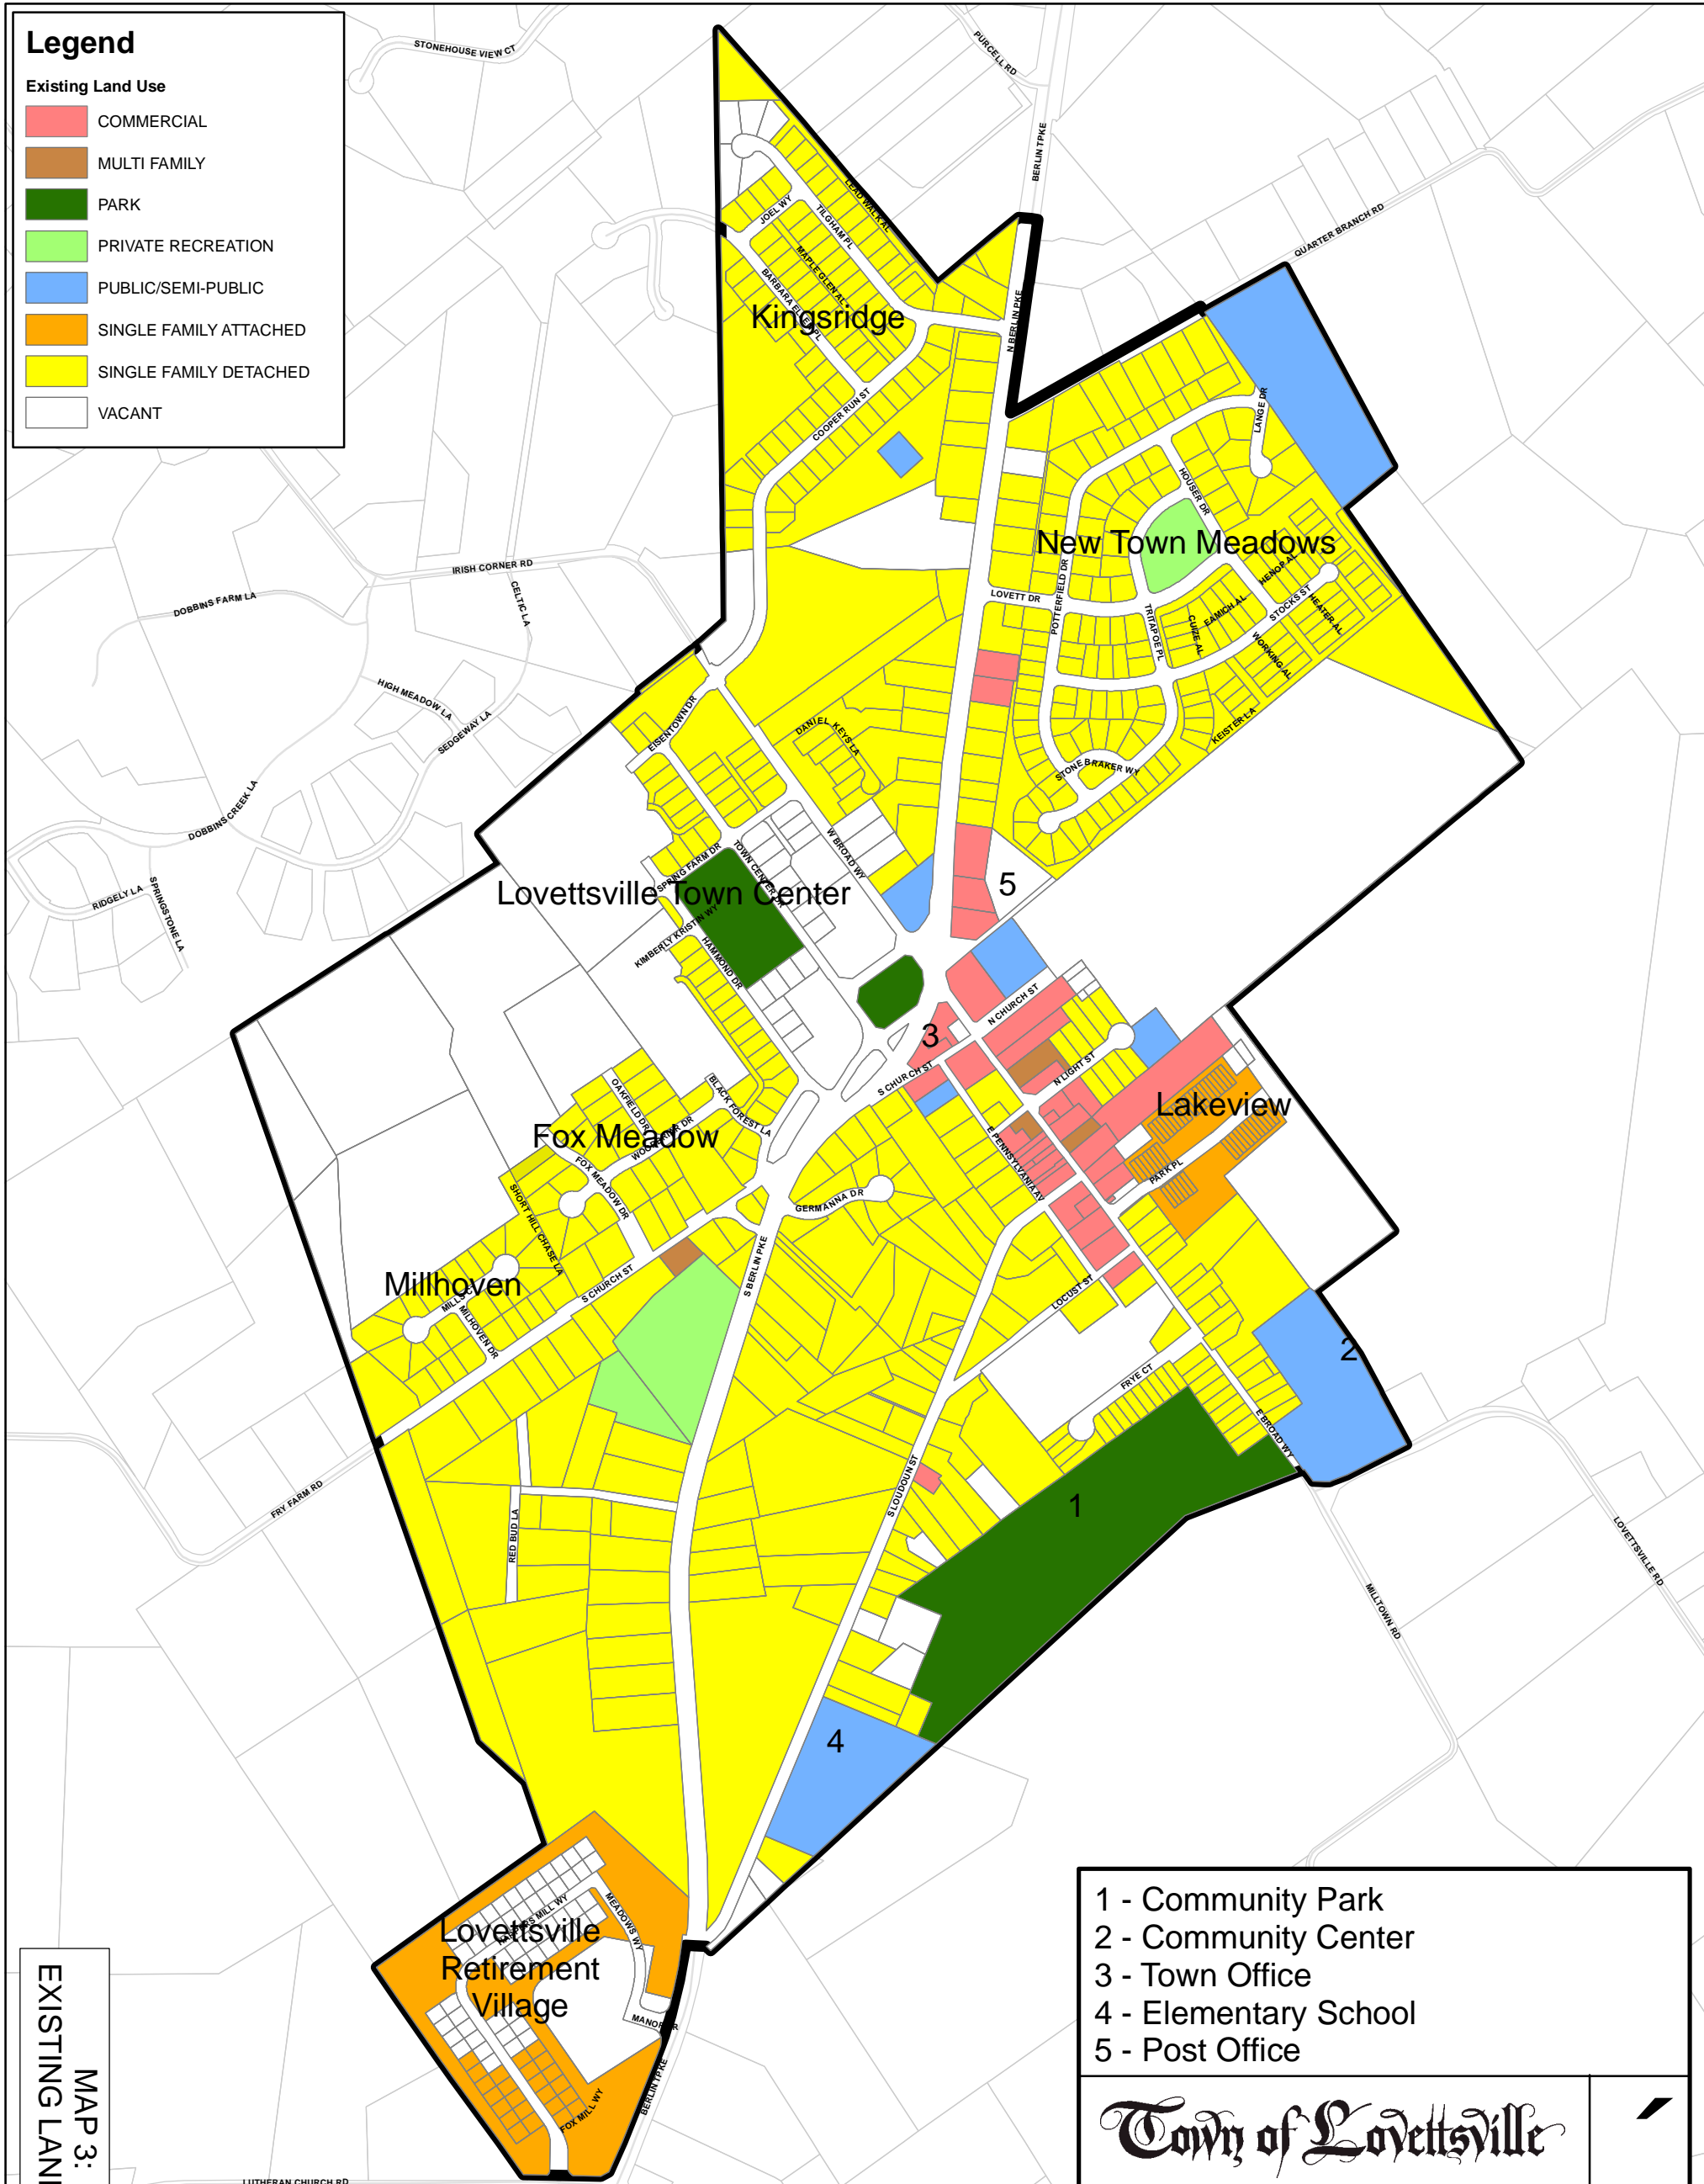

MAP 3

EXISTING LAND USE

Legend

Existing Land Use

- COMMERCIAL
- MULTI FAMILY
- PARK
- PRIVATE RECREATION
- PUBLIC/SEMI-PUBLIC
- SINGLE FAMILY ATTACHED
- SINGLE FAMILY DETACHED
- VACANT

- 1 - Community Park
- 2 - Community Center
- 3 - Town Office
- 4 - Elementary School
- 5 - Post Office

Town of Lovettsville

0 375 750 1,500 Feet

Source: Town of Lovettsville and Loudoun County statistical data
Map Date: January 2011

MAP 3:
EXISTING LAND USE